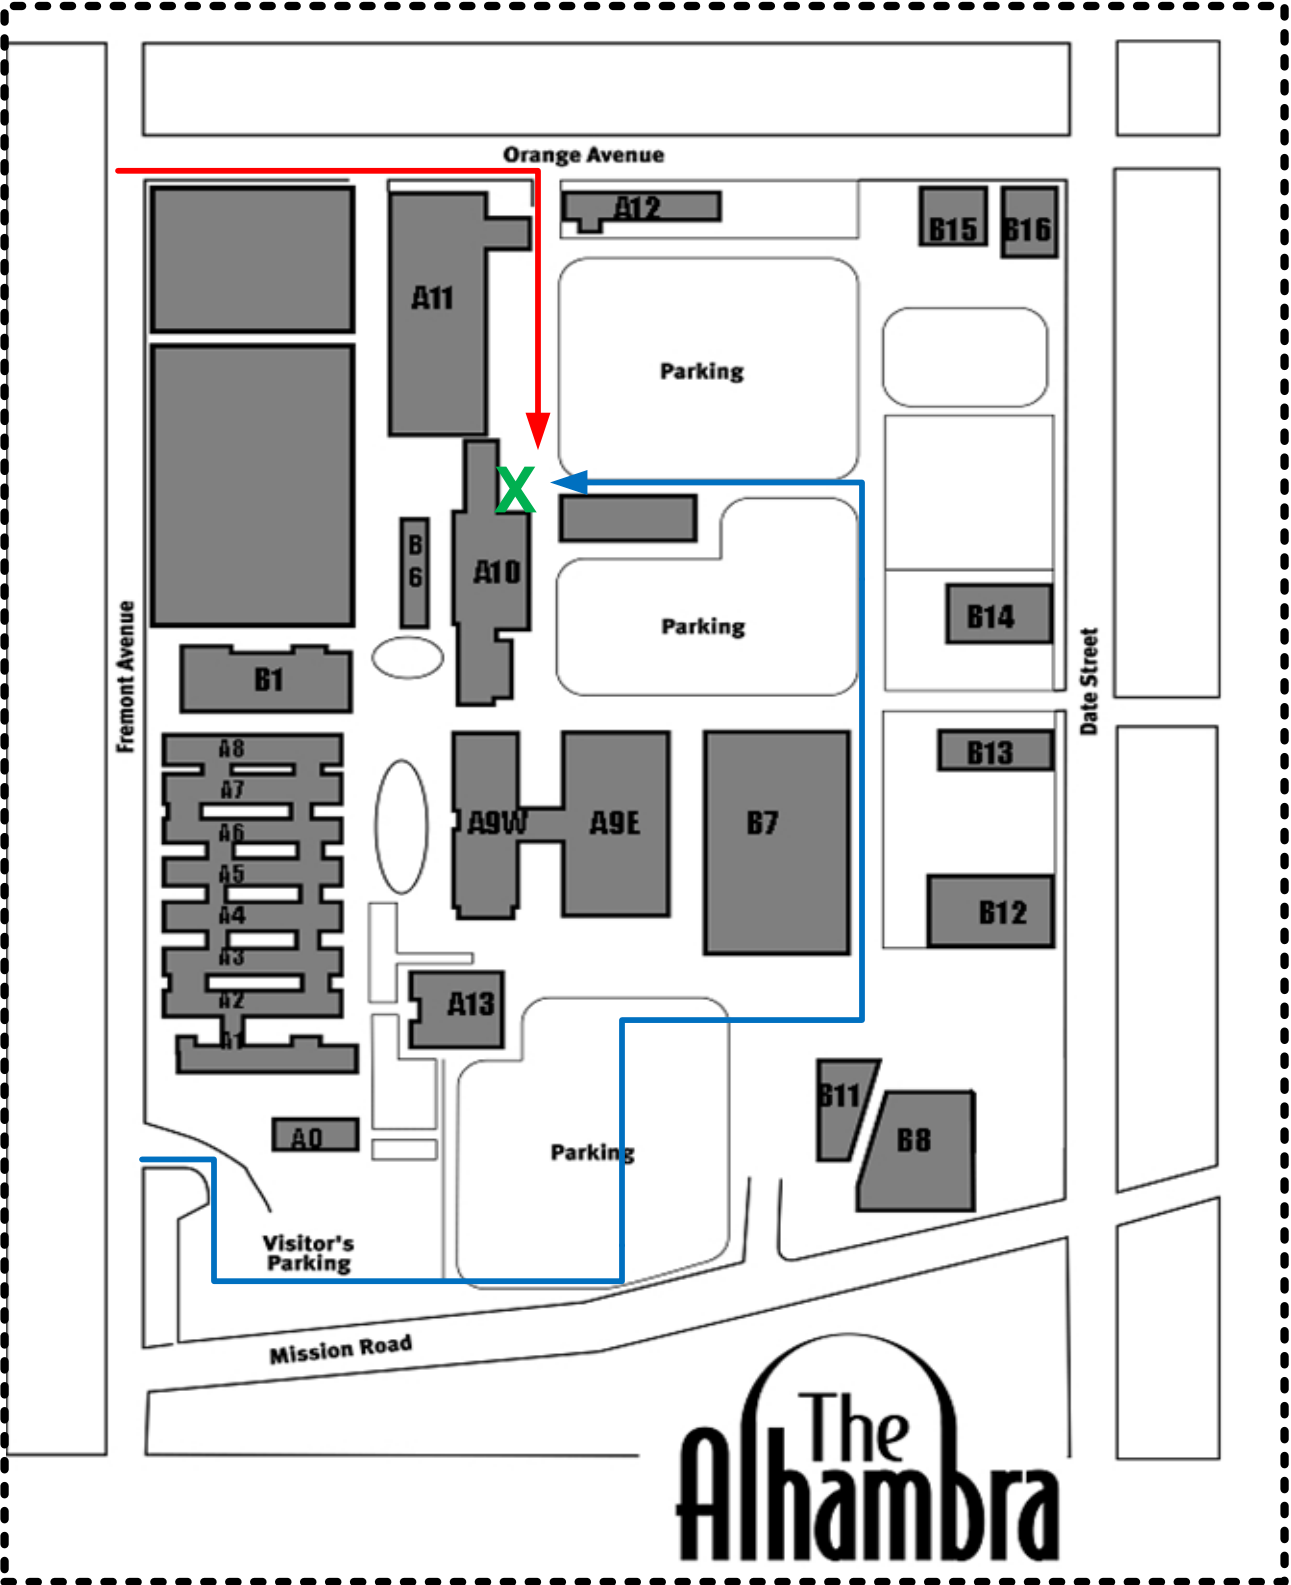

Total Education Solutions

Fulfilling All Your Special Education Needs

Phone: (626) 289-7472

Fax: (626) 289-8620

-  Before 6:00 p.m.
-  After 6:00 p.m.

 Entrance

The Alhambra